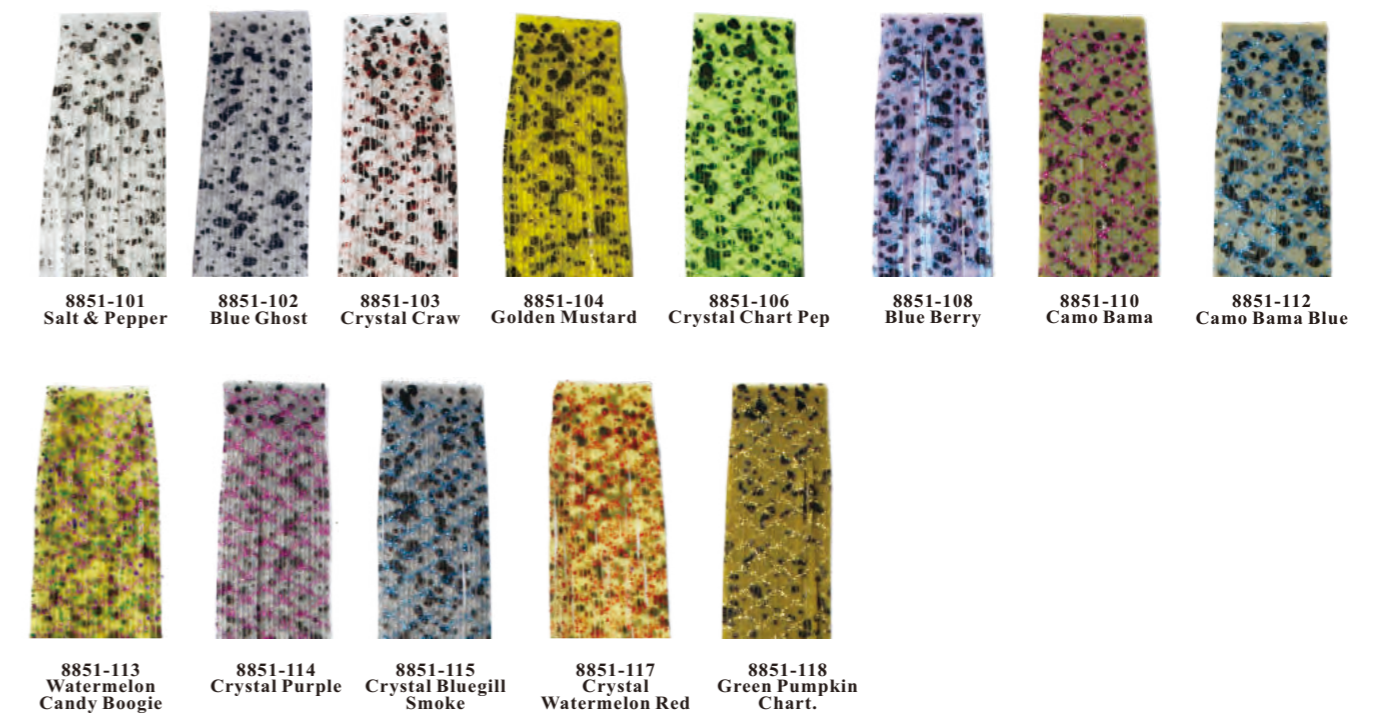

Speckled Plasma Skirt Material