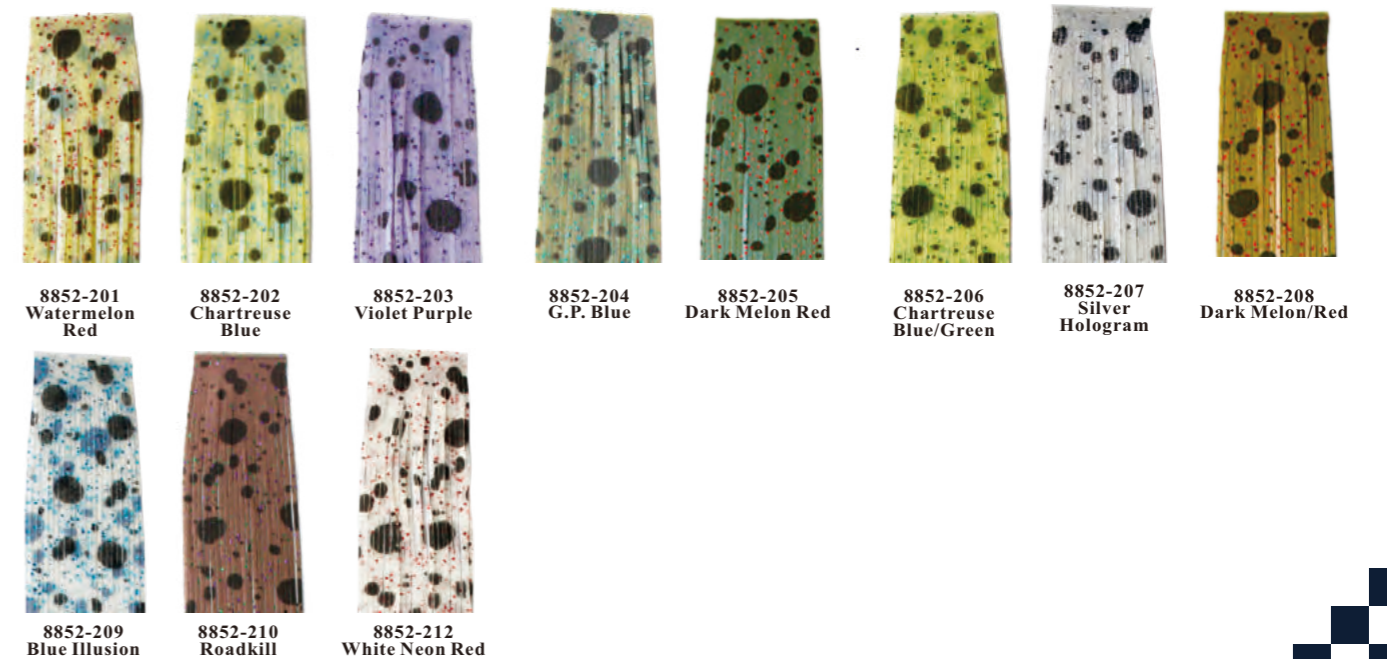

Chameleon Skirt Material