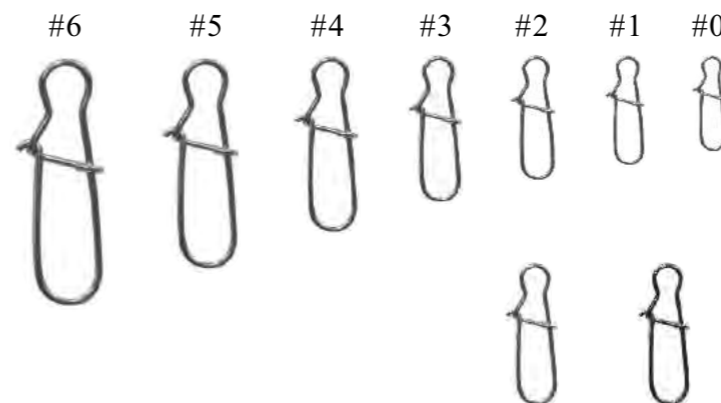

Duo Lock Snap 8607

Size No.	#0	#1	#2	#3	#4	#5	#6
Test (kg)	12	18	25	30	35	40	50
Length (mm)	13.0	15.0	17.0	20.0	24.0	29.0	34.0
Length (inch)	0.51	0.59	0.67	0.79	0.94	1.14	1.34