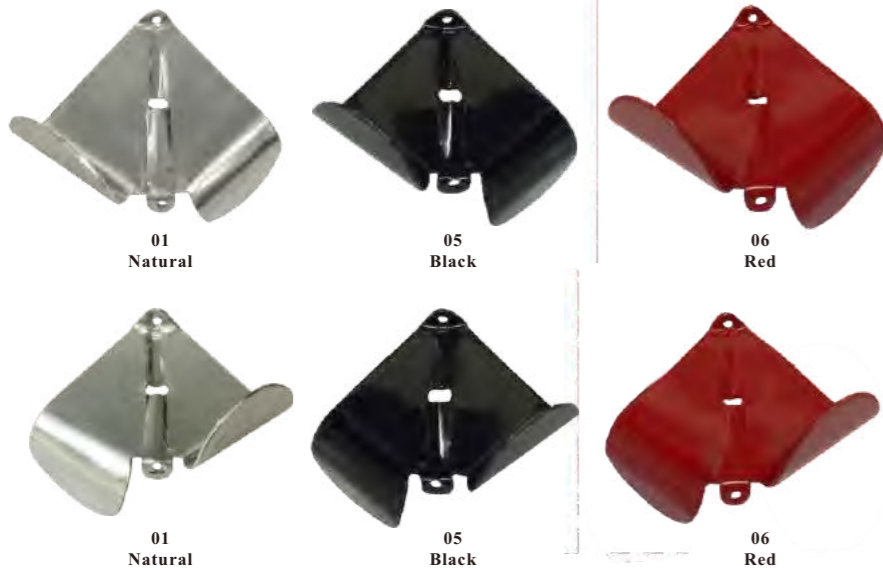

1:1

01 Natural 05 Black

06 Red

01 Natural 05 Black

06 Red

Jig Dancer Blade 8711

	#1	#2	#3	#4	#5
Shape					
Length (mm)	29	29	30	29	28
Width (mm)	23	22	22	22	19
Thickness (mm)	0.5	0.4	0.3	0.5	0.5